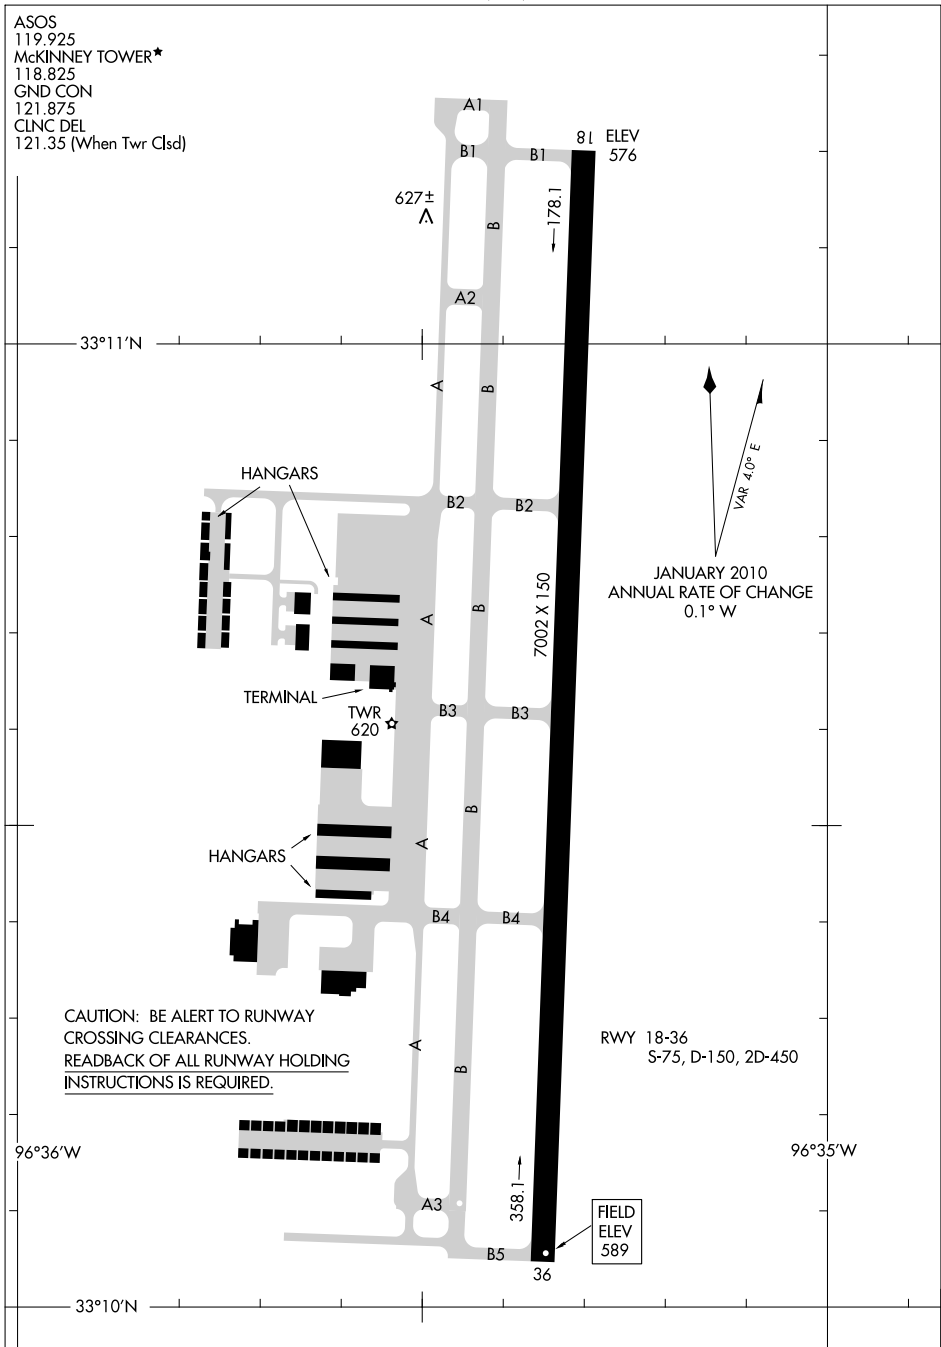

13010

# AIRPORT DIAGRAM

DALLAS/ COLLIN COUNTY RGNL AT MC KINNEY (TKI)  
AL-6644 (FAA) DALLAS, TEXAS

ASOS  
119.925  
McKINNEY TOWER\*  
118.825  
GND CON  
121.875  
CLNC DEL  
121.35 (When Twr Clsd)

SC-2, 19 SEP 2013 to 17 OCT 2013

# AIRPORT DIAGRAM

13010

DALLAS, TEXAS  
DALLAS/ COLLIN COUNTY RGNL AT MC KINNEY (TKI)